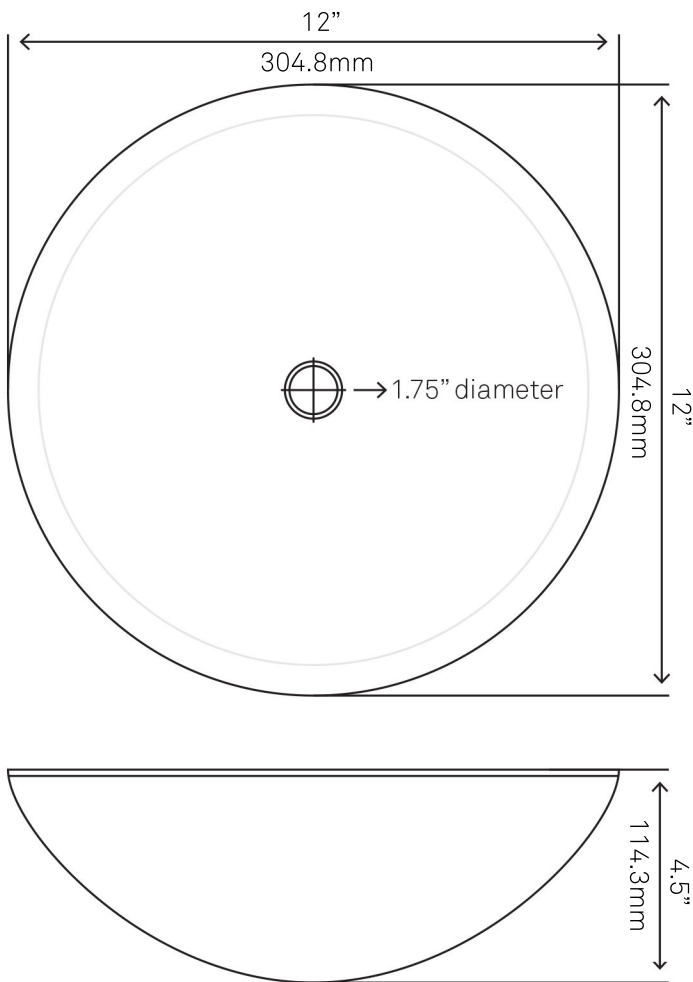

TIS-168G-12 NERA MINI Glass Vessel Bathroom Sink

Requested By: _____

Specific Features: _____

STANDARD SPECIFICATIONS:

- Round clear grey vessel sink
- Polished inside and out
- Made with high tempered glass
- Scratch resistant and non-porous
- Designed for above counter installation
- Standard U.S. plumbing connections
- Made with 1.75-inch drain